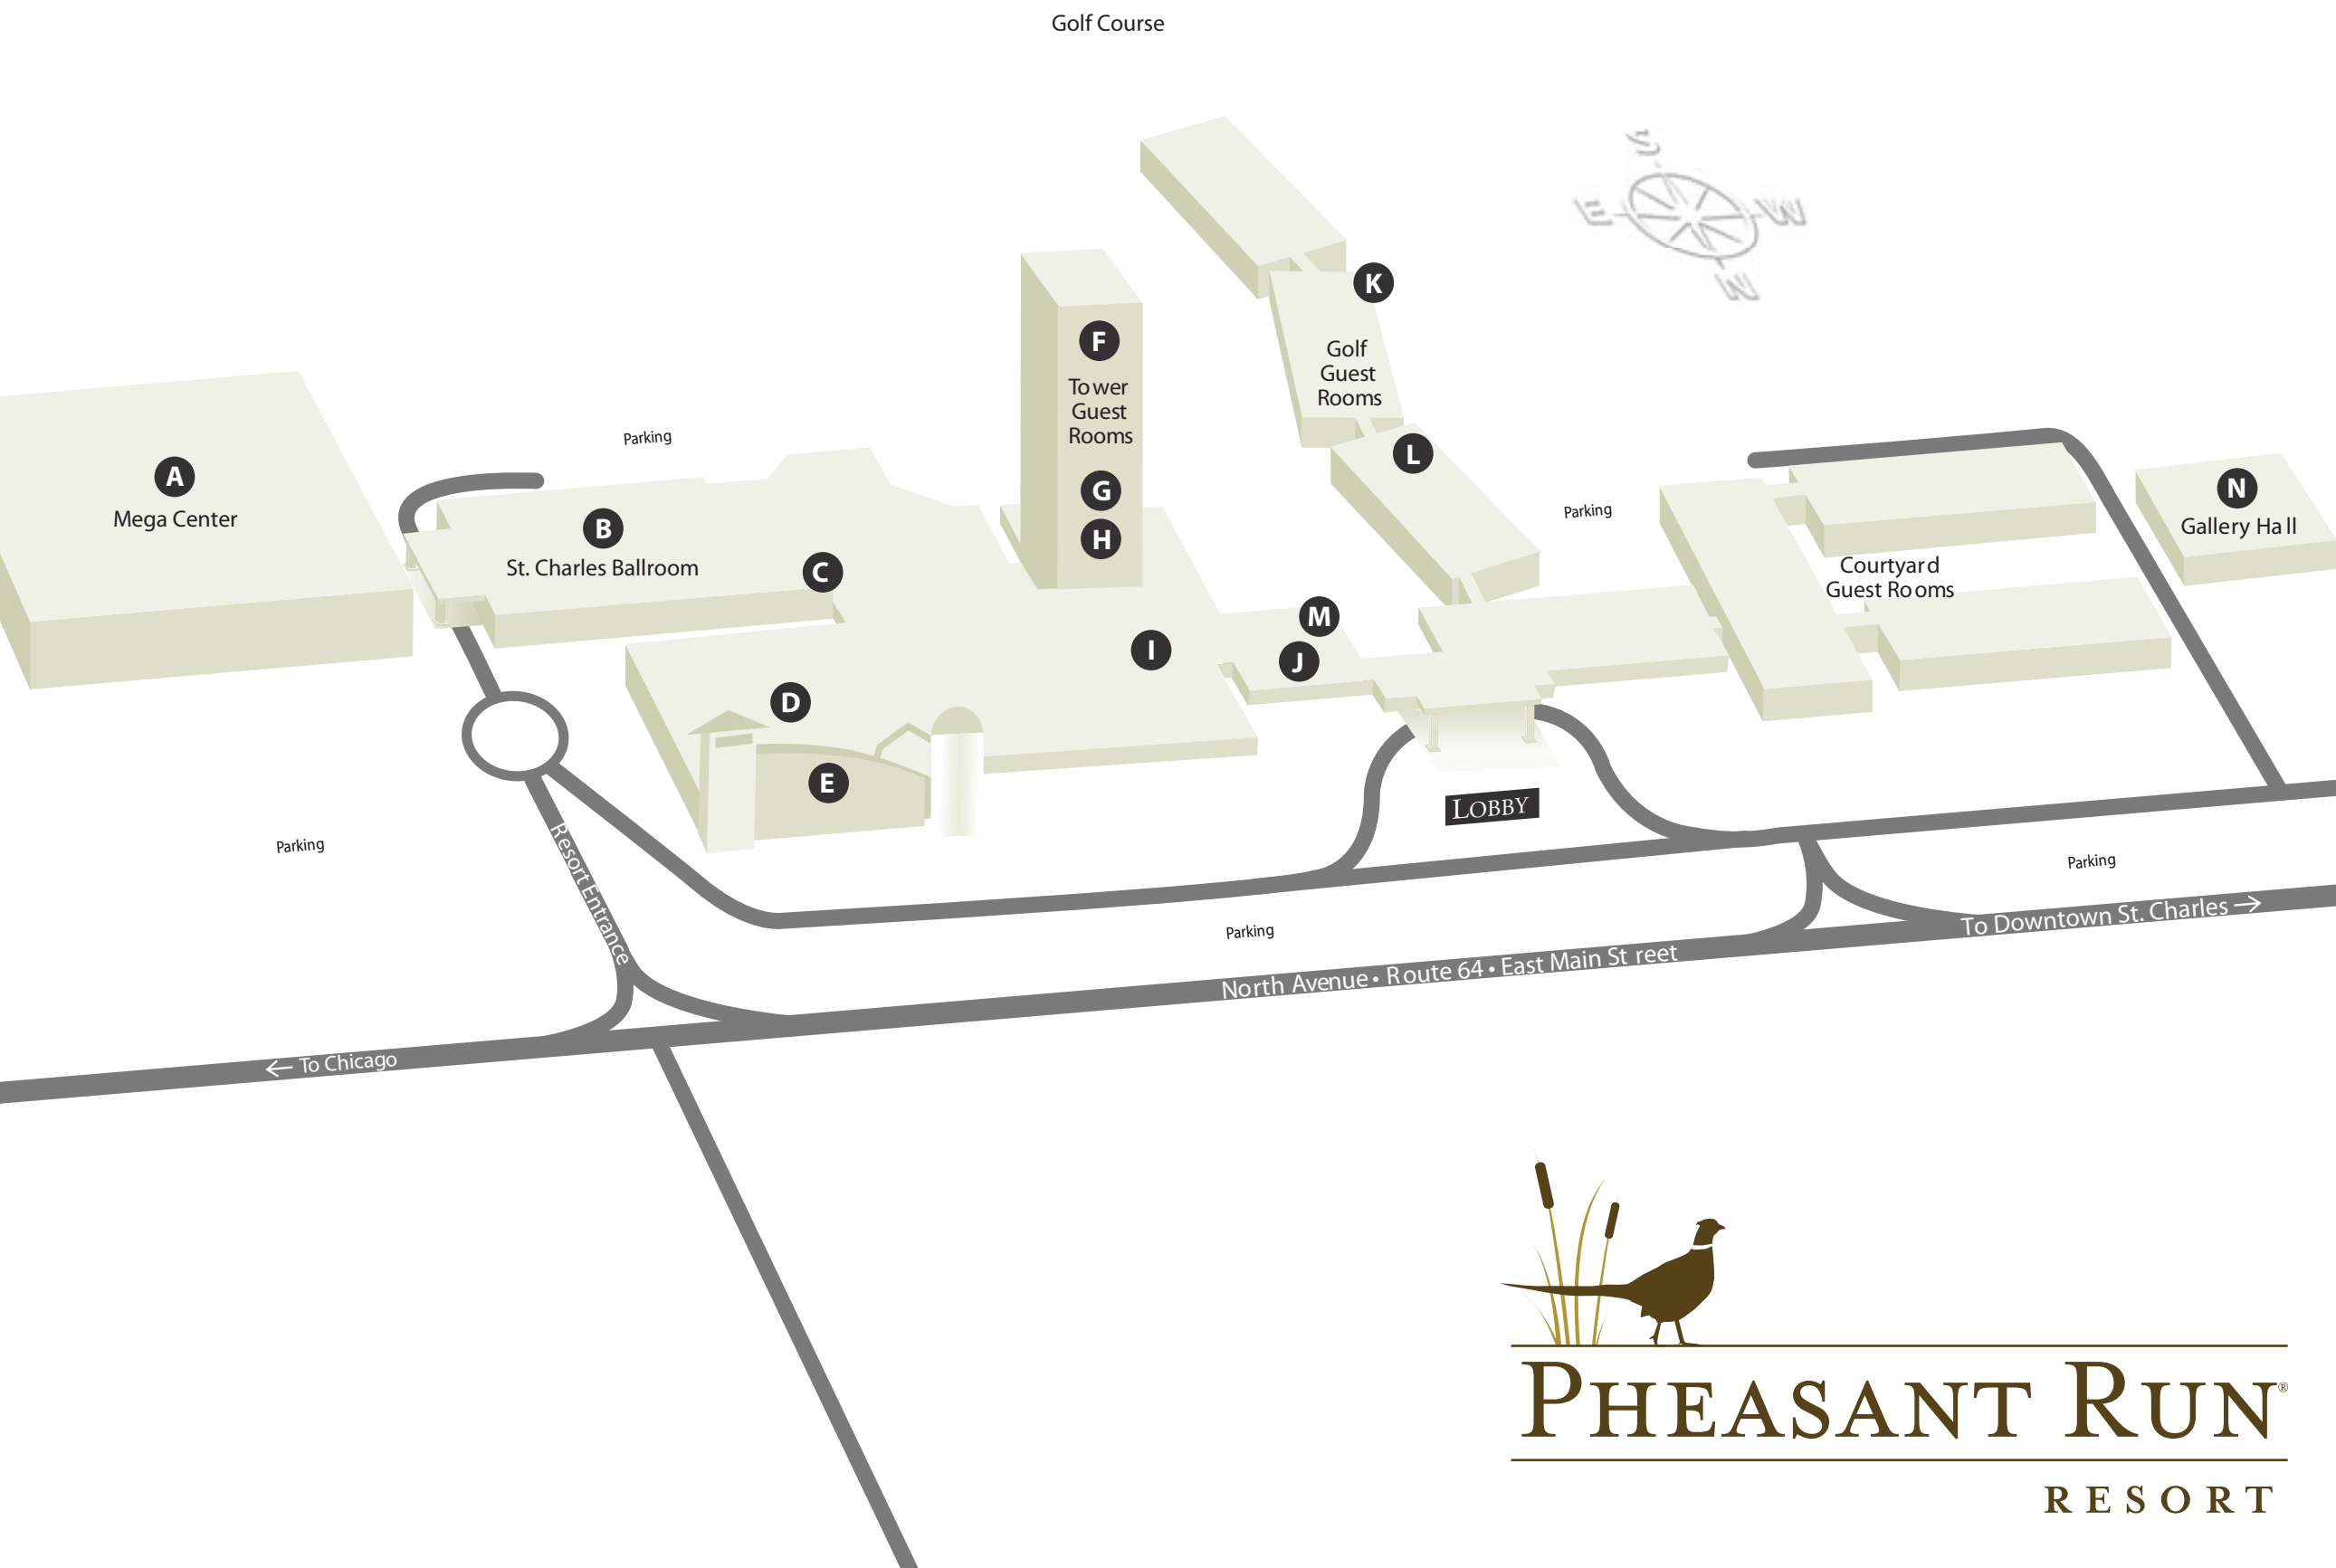

PHEASANT RUN RESORT MAP

Detailed information located
on noted page numbers

- A** Mega Center
1 - 2
- B** St. Charles Ballroom
3 - 4
- C** Marsalis Ballroom
5 - 6
- D** Broadway Ballroom
7 - 8
- E** Amphitheater
9 - 10
- F** Tower Penthouse Suites
11 - 12
- G** Gem Rooms
13 - 14
- H** Legends Rooms
15 - 16
- I** Preservation Hall &
- J** New Orleans Ballroom
17 - 18
- K** Golf Meeting Rooms
19 - 20
- L** Bi-Level Suites
21 - 22
- M** Business Center
- N** Gallery Hall Meeting Rooms
23 - 26

PHEASANT RUN[®]
RESORT