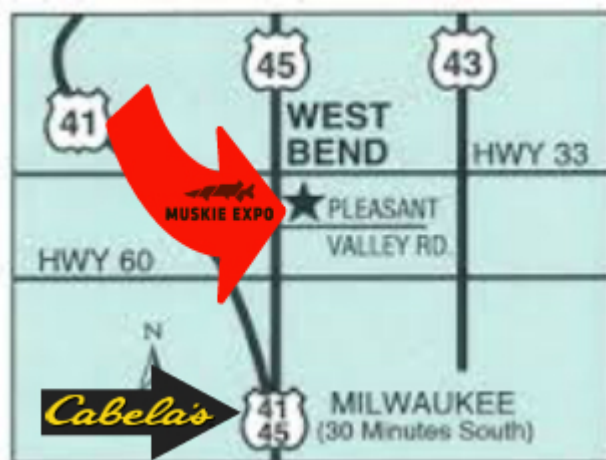

are looking to build your business, or build your fishing network, you can do it at Muskie Expo. There's just no place like Muskie Expo!

Whats New – One FULL aisle of Musky Baits and Tackle by smaller First-Time manufacturers that you have never seen at any other show.

Fly Fishing for Muskies – Many new displays from fly manufacturers and fly Shops from around the world. Its here guys, the newest trend in Muskie Fishing, catching your next Muskie on a fly.

[/et_pb_text][/et_pb_column][/et_pb_row][/et_pb_section]