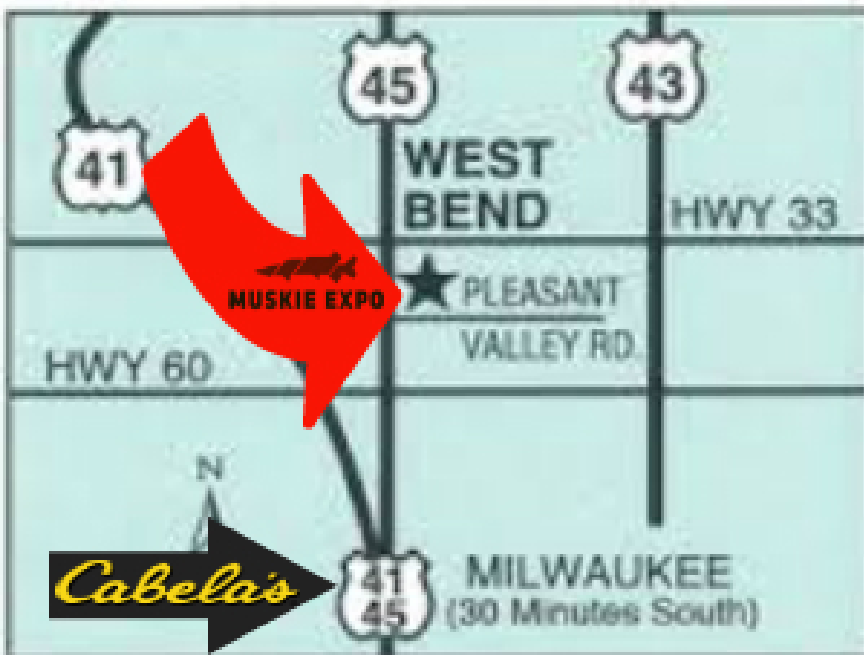

Location

Washington County Fair
Park & Conference Center

Directions

Located on Hwy 45, exit 65. Two exits up from Cabelas

Event Venue: Washington County Convention Center

Address: 3000 Pleasant Valley Rd, West Bend, WI 53095

Phone: (262) 677-5060

The Washington County Fair Park & Conference Center is located just 20 minutes north of Milwaukee on Highway 45, exit 65.

Washington County Fair Park & Conference Center

3000 Hwy PV (Pleasant Valley Road)

West Bend, WI 53095

[Directions](#)

From the South

Two exits up from Cabelas

Take Highway 45 north to Pleasant Valley Road (Cty Road PV).

Entrance to Fair Park will be on the left.

From the North

Take Highway 41 south to County Highway 60. Go east on Highway

60 to Highway 45. Travel north one mile on Highway 45, Exit

65. Take a left on Pleasant Valley Road and Entrance Fair Park

will be on the left.